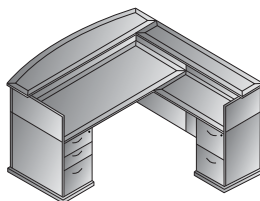

Bow Top Desk 72x42
MENTYP1
 37.8 cu. ft. 373 lbs.
Consists of: MEN-89,65,74

Double Ped Desk 72x36
MENTYP2
 36.8 cu. ft. 351 lbs.
Consists of: MEN-01,65,74

Double Ped Desk 66x30
MENTYP3
 27.6 cu. ft. 272 lbs.
Consists of: MEN-02,63,63

Kneespace Credenza 72x24
MENTYP5
 23.1 cu. ft. 253 lbs.
Consists of: MEN-43,66,75

L Shape w/Bow 72x90
MENTYP8
 51.7 cu. ft. 462 lbs.
Consists of: MEN-89,65,71,45,75

L Shape 72x84
MENTYP9
 50.7 cu. ft. 440 lbs.
Consists of: MEN-01,65,71,45,75

Executive Office
MENTYP11
 112.1 cu. ft. 1011 lbs.
Consists of: MEN-89,65,74,43,66,75,84

U Shape w/Hutch 72x115
MENTYP12
 105.1 cu. ft. 817 lbs.
Consists of: MEN-89,65,71,70,43,73,75,44

U w/Hutch + Storage 108x115
MENTYP13
 130.3 cu. ft. 1,118 lbs.
Consists of: MEN-89,65,71,70,43,73,75,84,12,55