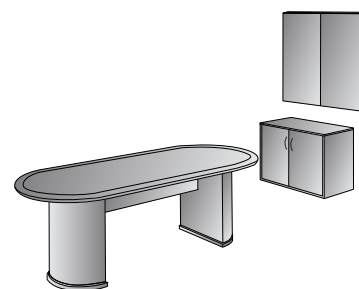

Executive Office
MENTYP11
 112.1 cu. ft. 1011 lbs.
Consists of: MEN-89,65,74,43,66,75,84

U Shape w/Hutch 72x115
MENTYP12
 105.1 cu. ft. 817 lbs.
Consists of: MEN-89,65,71,70,43,73,75,44

U w/Hutch + Storage 108x115
MENTYP13
 130.3 cu. ft. 1,118 lbs.
Consists of: MEN-89,65,71,70,43,73,75,84,12,55

Reception Station
MENTYP19
 56.5 cu. ft. 564 lbs.
Consists of: MEN-01,65,71,45,75,127,128

Conference Group
MENTYP20
 50.3 cu. ft. 465.3 lbs.
Consists of: MEN-60,13,100

Finish Key

- MAH** - Mahogany Finish
- MPL** - Maple Finish
- CHY** - Satin Cherry Finish