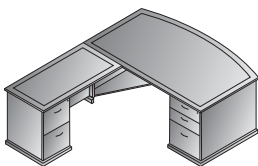

Bow Top Desk 72x42
MENTYP1
 37.8 cu. ft. 373 lbs.
Consists of: MEN-89,65,74

Double Ped Desk 72x36
MENTYP2
 36.8 cu. ft. 351 lbs.
Consists of: MEN-01,65,74

Double Ped Desk 66x30
MENTYP3
 27.6 cu. ft. 272 lbs.
Consists of: MEN-02,63,63

Kneespace Credenza 72x24
MENTYP5
 23.1 cu. ft. 253 lbs.
Consists of: MEN-43,66,75

L Shape w/Bow 72x90
MENTYP8
 51.7 cu. ft. 462 lbs.
Consists of: MEN-89,65,71,45,75

L Shape 72x84
MENTYP9
 50.7 cu. ft. 440 lbs.
Consists of: MEN-01,65,71,45,75

Executive Office
MENTYP11
 112.1 cu. ft. 1011 lbs.
Consists of: MEN-89,65,74,43,66,75,84

U Shape w/Hutch 72x115
MENTYP12
 105.1 cu. ft. 817 lbs.
Consists of: MEN-89,65,71,70,43,73,75,44

U w/Hutch + Storage 108x115
MENTYP13
 130.3 cu. ft. 1,118 lbs.
Consists of: MEN-89,65,71,70,43,73,75,84,12,55