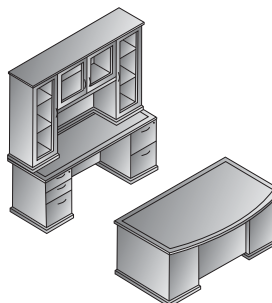

Bow Top Desk 72x42
MENTYP1
 37.8 cu. ft. 373 lbs.
Consists of: MEN-89,65,74

Double Ped Desk 72x36
MENTYP2
 36.8 cu. ft. 351 lbs.
Consists of: MEN-01,65,74

Double Ped Desk 66x30
MENTYP3
 27.6 cu. ft. 272 lbs.
Consists of: MEN-02,63,63

Kneespace Credenza 72x24
MENTYP5
 23.1 cu. ft. 253 lbs.
Consists of: MEN-43,66,75

L Shape w/Bow 72x90
MENTYP8
 51.7 cu. ft. 462 lbs.
Consists of: MEN-89,65,71,45,75

L Shape 72x84
MENTYP9
 50.7 cu. ft. 440 lbs.
Consists of: MEN-01,65,71,45,75

Executive Office
MENTYP11
 112.1 cu. ft. 1011 lbs.
Consists of: MEN-89,65,74,43,66,75,84

U Shape w/Hutch 72x115
MENTYP12
 105.1 cu. ft. 817 lbs.
Consists of: MEN-89,65,71,70,43,73,75,44

U w/Hutch + Storage 108x115
MENTYP13
 130.3 cu. ft. 1,118 lbs.
Consists of: MEN-89,65,71,70,43,73,75,84,12,55

Reception Station
MENTYP19
 56.5 cu. ft. 564 lbs.
Consists of: MEN-01,65,71,45,75,127,128

Conference Group
MENTYP20
 50.3 cu. ft. 465.3 lbs.
Consists of: MEN-60,13,100

Finish Key

- MAH** - Mahogany Finish
- MPL** - Maple Finish
- CHY** - Satin Cherry Finish