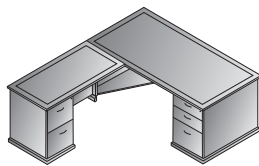

Bow Top Desk 72x42
MENTYP1
 37.8 cu. ft. 373 lbs.
Consists of: MEN-89,65,74

Double Ped Desk 72x36
MENTYP2
 36.8 cu. ft. 351 lbs.
Consists of: MEN-01,65,74

Double Ped Desk 66x30
MENTYP3
 27.6 cu. ft. 272 lbs.
Consists of: MEN-02,63,63

Kneespace Credenza 72x24
MENTYP5
 23.1 cu. ft. 253 lbs.
Consists of: MEN-43,66,75

L Shape w/Bow 72x90
MENTYP8
 51.7 cu. ft. 462 lbs.
Consists of: MEN-89,65,71,45,75

L Shape 72x84
MENTYP9
 50.7 cu. ft. 440 lbs.
Consists of: MEN-01,65,71,45,75

Executive Office
MENTYP11
 112.1 cu. ft. 1011 lbs.
Consists of: MEN-89,65,74,43,66,75,84

U Shape w/Hutch 72x115
MENTYP12
 105.1 cu. ft. 817 lbs.
Consists of: MEN-89,65,71,70,43,73,75,44

U w/Hutch + Storage 108x115
MENTYP13
 130.3 cu. ft. 1,118 lbs.
Consists of: MEN-89,65,71,70,43,73,75,84,12,55