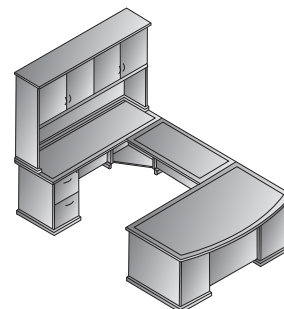

Bow Top Desk 72x42
MENTYP1
 37.8 cu. ft. 373 lbs.
Consists of: MEN-89,65,74

Double Ped Desk 72x36
MENTYP2
 36.8 cu. ft. 351 lbs.
Consists of: MEN-01,65,74

Double Ped Desk 66x30
MENTYP3
 27.6 cu. ft. 272 lbs.
Consists of: MEN-02,63,63

Kneespace Credenza 72x24
MENTYP5
 23.1 cu. ft. 253 lbs.
Consists of: MEN-43,66,75

L Shape w/Bow 72x90
MENTYP8
 51.7 cu. ft. 462 lbs.
Consists of: MEN-89,65,71,45,75

L Shape 72x84
MENTYP9
 50.7 cu. ft. 440 lbs.
Consists of: MEN-01,65,71,45,75

Executive Office
MENTYP11
 112.1 cu. ft. 1011 lbs.
Consists of: MEN-89,65,74,43,66,75,84

U Shape w/Hutch 72x115
MENTYP12
 105.1 cu. ft. 817 lbs.
Consists of: MEN-89,65,71,70,43,73,75,44

U w/Hutch + Storage 108x115
MENTYP13
 130.3 cu. ft. 1,118 lbs.
Consists of: MEN-89,65,71,70,43,73,75,84,12,55

Reception Station
MENTYP19
 56.5 cu. ft. 564 lbs.
Consists of: MEN-01,65,71,45,75,127,128

Conference Group
MENTYP20
 50.3 cu. ft. 465.3 lbs.
Consists of: MEN-60,13,100

Finish Key

- MAH** - Mahogany Finish
- MPL** - Maple Finish
- CHY** - Satin Cherry Finish