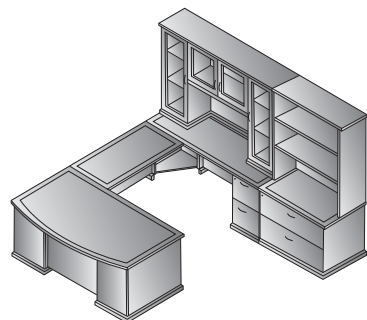

Bow Top Desk 72x42
MENTYP1
 37.8 cu. ft. 373 lbs.
Consists of: MEN-89,65,74

Double Ped Desk 72x36
MENTYP2
 36.8 cu. ft. 351 lbs.
Consists of: MEN-01,65,74

Double Ped Desk 66x30
MENTYP3
 27.6 cu. ft. 272 lbs.
Consists of: MEN-02,63,63

Kneespace Credenza 72x24
MENTYP5
 23.1 cu. ft. 253 lbs.
Consists of: MEN-43,66,75

L Shape w/Bow 72x90
MENTYP8
 51.7 cu. ft. 462 lbs.
Consists of: MEN-89,65,71,45,75

L Shape 72x84
MENTYP9
 50.7 cu. ft. 440 lbs.
Consists of: MEN-01,65,71,45,75

Executive Office
MENTYP11
 112.1 cu. ft. 1011 lbs.
Consists of: MEN-89,65,74,43,66,75,84

U Shape w/Hutch 72x115
MENTYP12
 105.1 cu. ft. 817 lbs.
Consists of: MEN-89,65,71,70,43,73,75,44

U w/Hutch + Storage 108x115
MENTYP13
 130.3 cu. ft. 1,118 lbs.
Consists of: MEN-89,65,71,70,43,73,75,84,12,55

Reception Station
MENTYP19
 56.5 cu. ft. 564 lbs.
Consists of: MEN-01,65,71,45,75,127,128

Conference Group
MENTYP20
 50.3 cu. ft. 465.3 lbs.
Consists of: MEN-60,13,100

Finish Key

- MAH** - Mahogany Finish
- MPL** - Maple Finish
- CHY** - Satin Cherry Finish